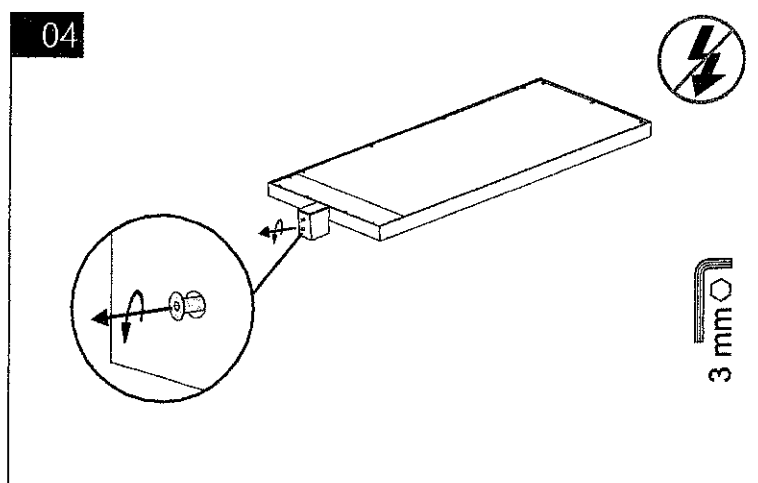

INSTRUCTION

HUISLIJN OFFICE LED 1000

 IP20 IK02 AC 220-240V / 50-60 Hz

 3 x 1,5 mm² 

Button function:

SP: Switching on and off
LP: Up and down

SP: Switching on and off
DP: Saves the current light value as the switch-on value for the whole luminaire

SP: Switching on and off
LP: Up and down

Instruction: