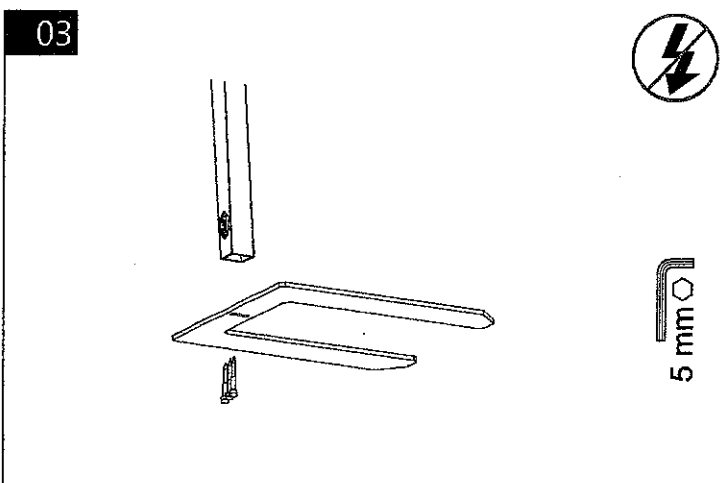

INSTRUCTION

HUISLIJN OFFICE LED 1000

 IP20 IK02 AC 220-240V / 50-60 Hz

 3 x 1,5 mm² 

Button function:

SP: Switching on and off
LP: Up and down

SP: Switching on and off
DP: Saves the current light value as the switch-on value for the whole luminaire

SP: Switching on and off
LP: Up and down

Instruction: