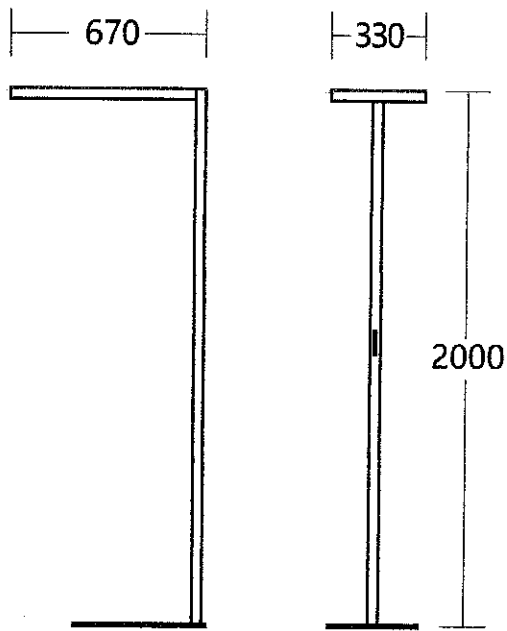

INSTRUCTION

HUISLIJN OFFICE LED 1000

 IP20 IK02 AC 220-240V / 50-60 Hz

 3 x 1,5 mm² 

Button function:

SP: Switching on and off
LP: Up and down

SP: Switching on and off
DP: Saves the current light value as the switch-on value for the whole luminaire

SP: Switching on and off
LP: Up and down

Instruction: