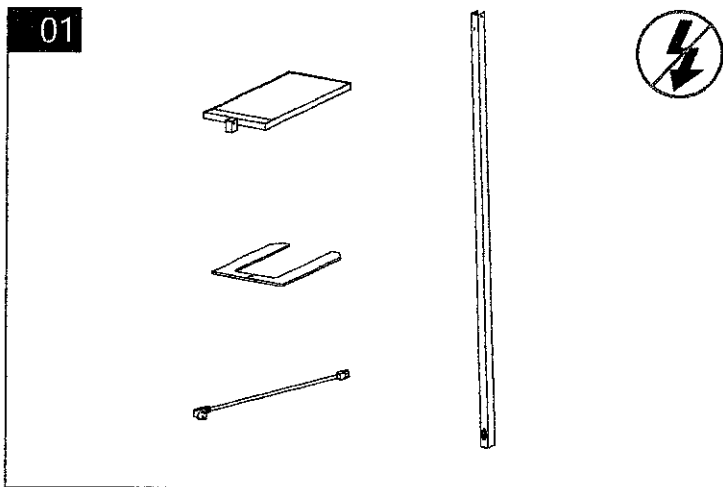

INSTRUCTION

HUISLIJN OFFICE LED 1000

 IP20 IK02 AC 220-240V / 50-60 Hz

 3 x 1,5 mm² 

Button function:

SP: Switching on and off
LP: Up and down

SP: Switching on and off
DP: Saves the current light value as the switch-on value for the whole luminaire

SP: Switching on and off
LP: Up and down

Instruction: