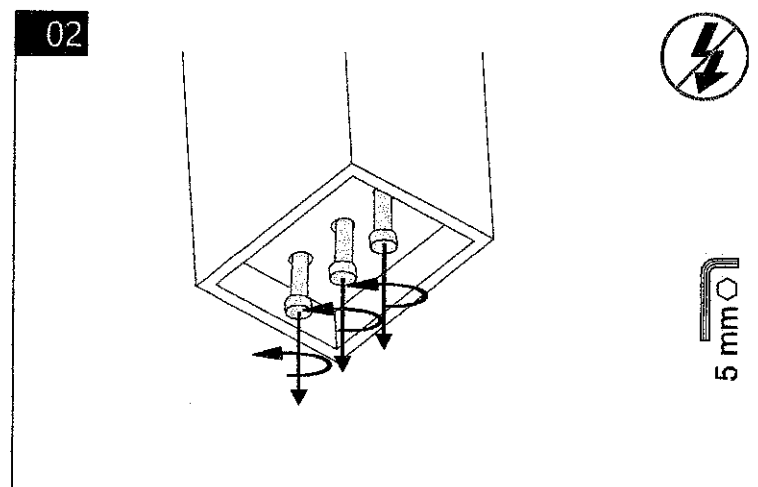

INSTRUCTION

HUISLIJN OFFICE LED 1000

 IP20 IK02 AC 220-240V / 50-60 Hz

 3 x 1,5 mm² 

Button function:

SP: Switching on and off
LP: Up and down

SP: Switching on and off
DP: Saves the current light value as the switch-on value for the whole luminaire

SP: Switching on and off
LP: Up and down

Instruction: